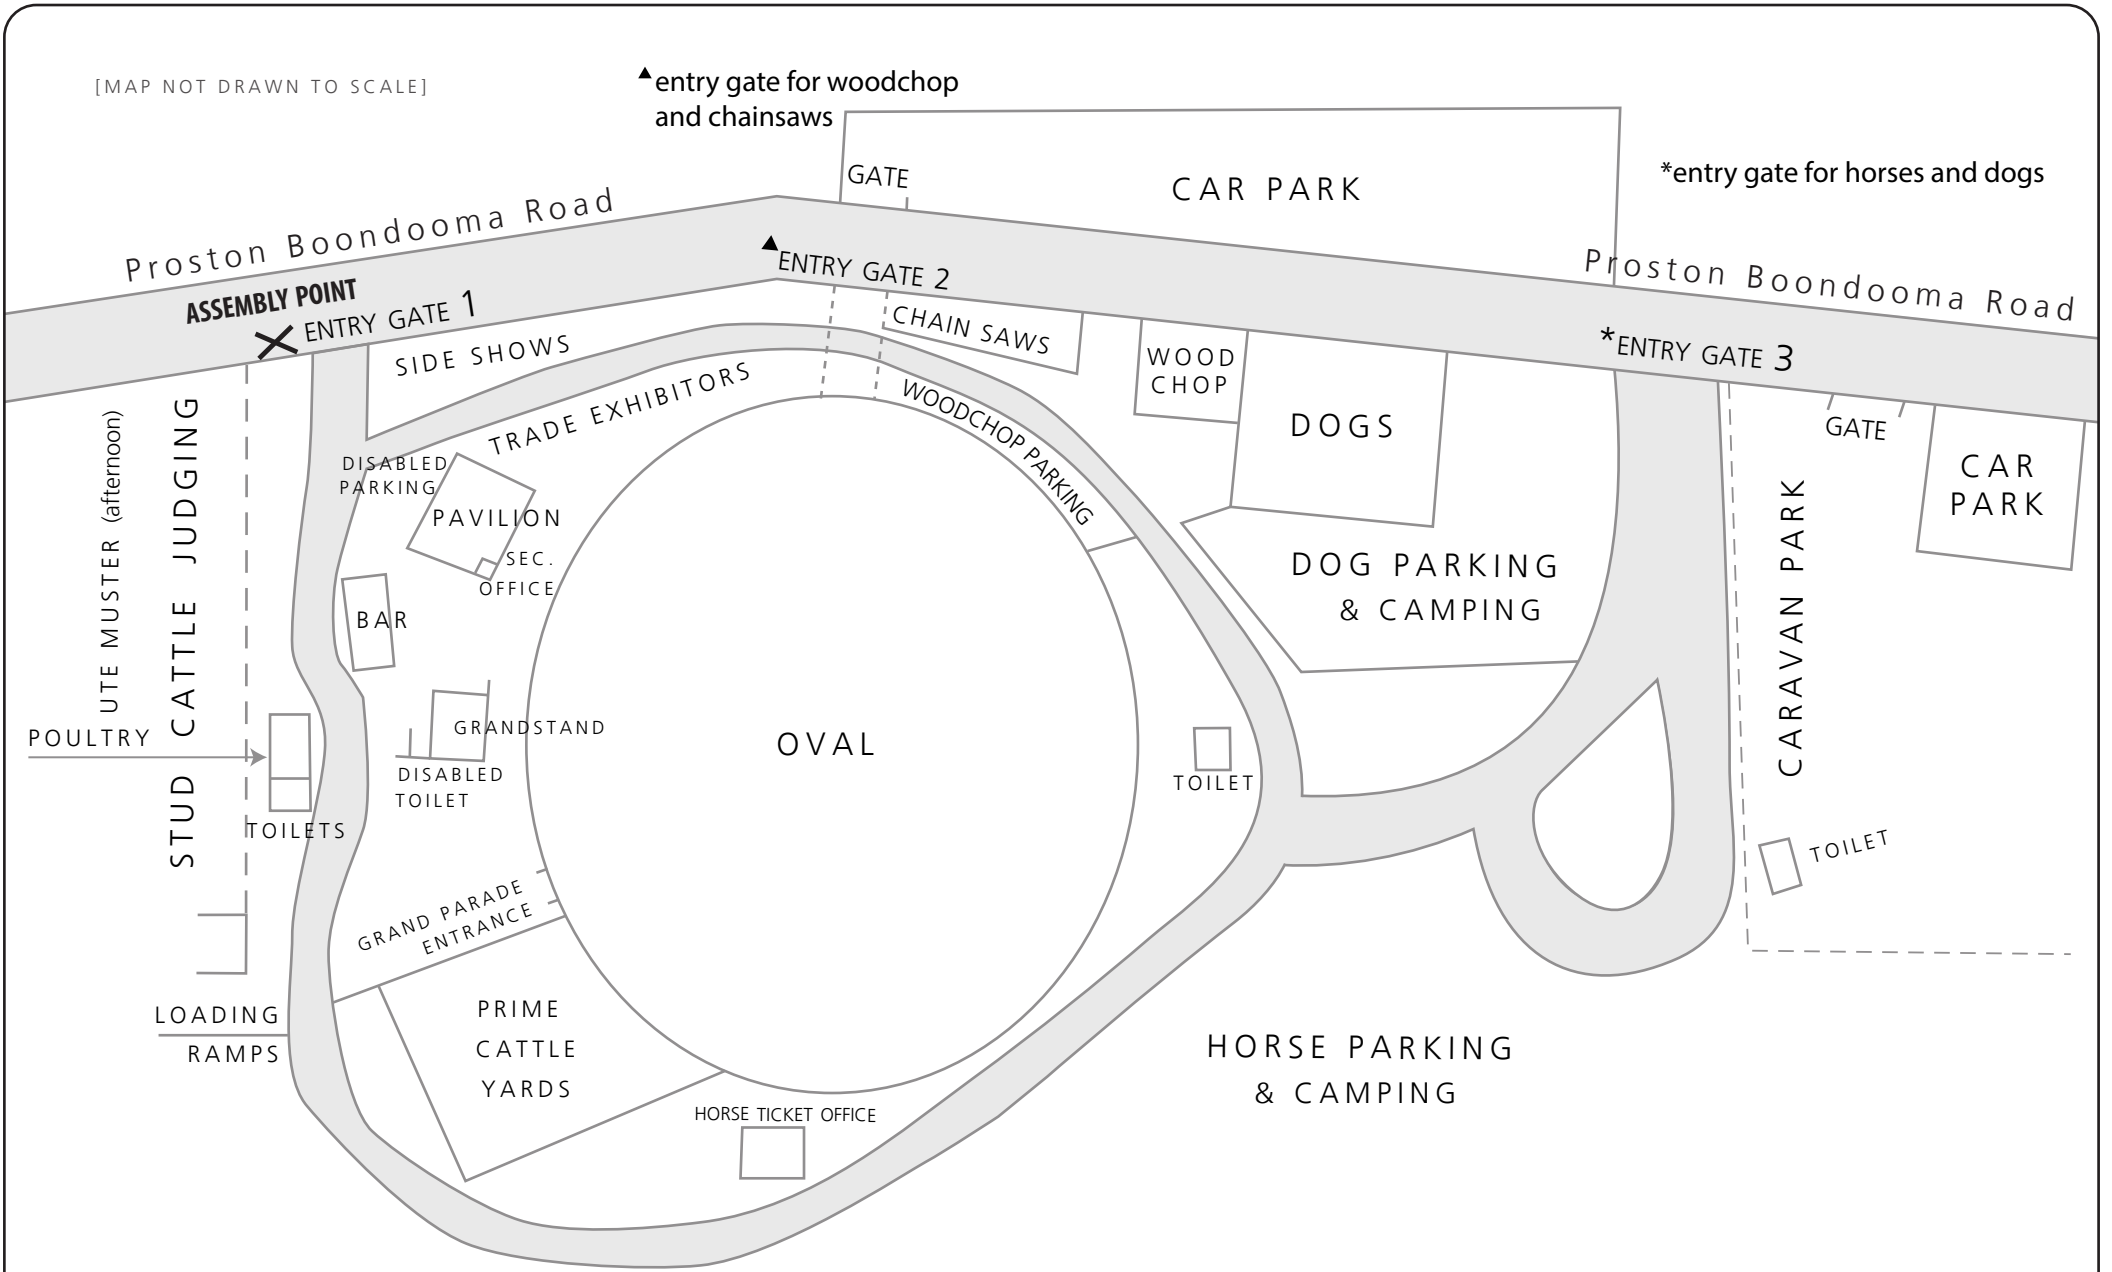

[MAP NOT DRAWN TO SCALE]

▲ entry gate for woodchop and chainsaws

*entry gate for horses and dogs

PROSTON SHOWGROUNDS